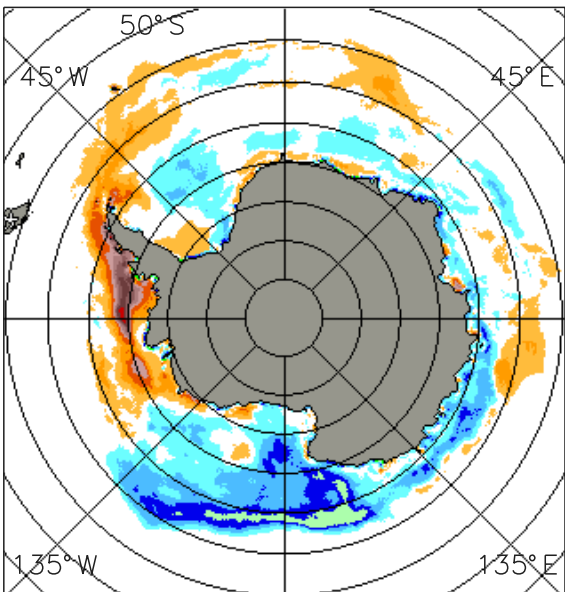

a. 1979 (15% cut-off)

b. 1999 (15% cut-off)

Season length (days)

c. 1979-99 (15% cut-off)

d. 1979-99 (50% cut-off)

a. 1979-99 (15% cut-off)

b. 1979-99 (50% cut-off)

Trend (days/year)