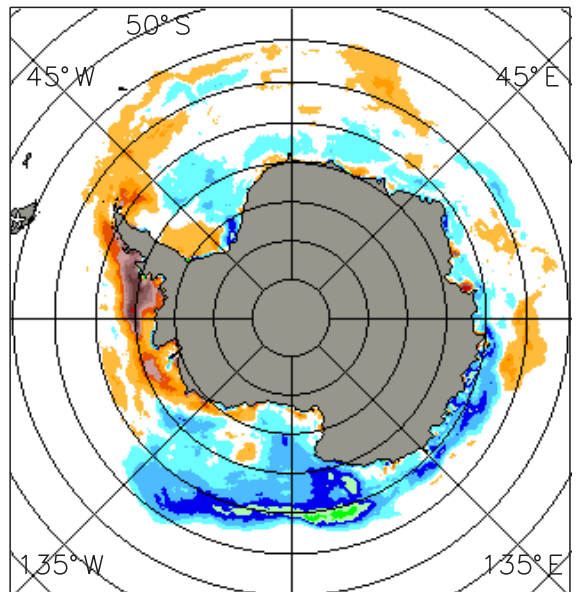

a. 1979 (15% cut-off)

b. 1999 (15% cut-off)

Season length (days)

c. 1979-99 (15% cut-off)

d. 1979-99 (50% cut-off)

a. 1979-99 (15% cut-off)

b. 1979-99 (50% cut-off)

Trend (days/year)