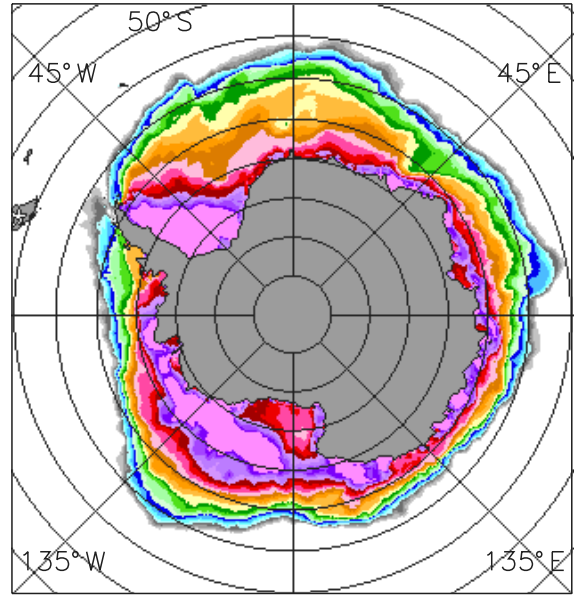

a. 1979 (15% cut-off)

b. 1999 (15% cut-off)

Season length (days)

c. 1979-99 (15% cut-off)

d. 1979-99 (50% cut-off)

a. 1979-99 (15% cut-off)

b. 1979-99 (50% cut-off)

Trend (days/year)