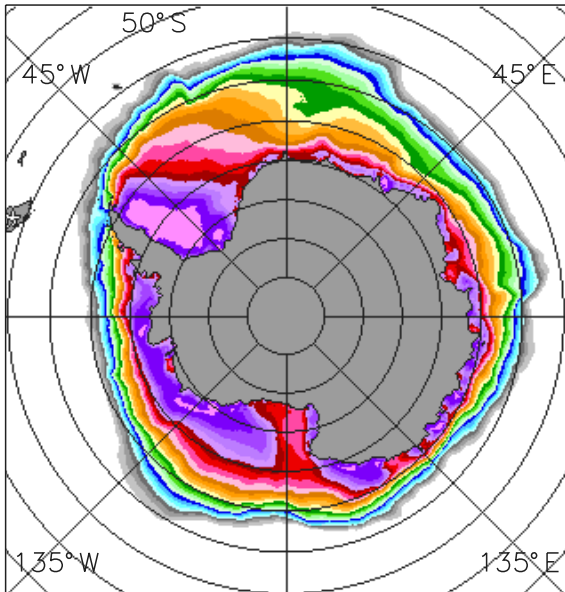

a. 1979 (15% cut-off)

b. 1999 (15% cut-off)

Season length (days)

c. 1979-99 (15% cut-off)

d. 1979-99 (50% cut-off)

a. 1979-99 (15% cut-off)

b. 1979-99 (50% cut-off)

Trend (days/year)